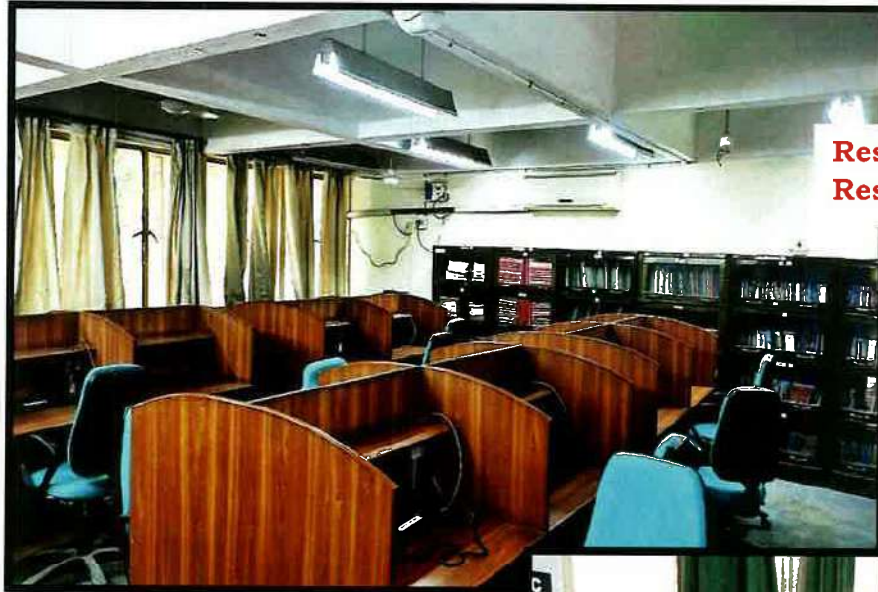

KAMALA NEHRU COLLEGE
(University of Delhi)
NAAC Accredited with 'A' Grade
August Kranti Marg, New Delhi – 110049
Phone: 011-26494881, Telefax: 011-26495964
E-mail: kamla.nehru_du@hotmail.com

Estd.1964

कमला नेहरू कॉलेज
(दिल्ली विश्वविद्यालय)
रा. मू. एवं प्र. प. द्वारा 'ए' श्रेणी प्रत्यायित
अगस्त क्रांति मार्ग, नई दिल्ली – 110049
दूरभाष: 011-26494881, टेलीफैक्स: 011- 26495964
ई-मेल: kamla.nehru_du@hotmail.com

FIRST FLOOR

Research and
Resource Room